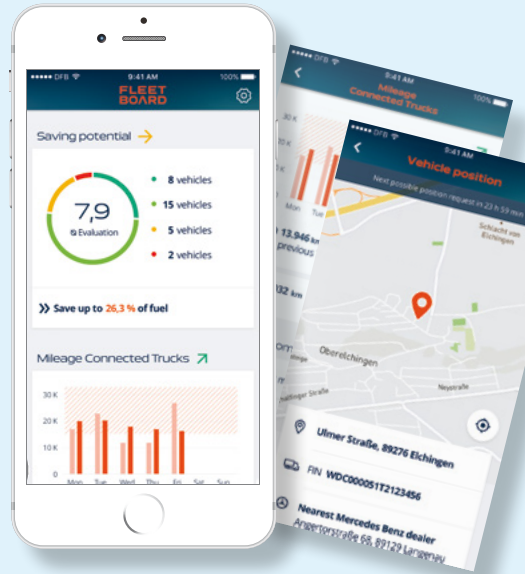

MAINTENANCE MEASURES*
Information on vehicle status and maintenance data

WITH THE FLEETBOARD TRUCK DATA CENTER YOU CAN ACCESS USEFUL VEHICLE INFORMATION WITH A SINGLE TAP.

CUSTOMIZE THE FLEETBOARD CONNECTIVITY SERVICES TO MATCH YOUR INDIVIDUAL NEEDS.

FLEETBOARD MANAGER

The entry to connectivity – simple and fast

- Fleet information directly on your smartphone
- Transparency regarding the optimisation potentials of your fleet

Free of charge

FLEETBOARD SERVICES + MANAGER PRO

Comprehensive services for lower operating costs and optimal utilisation of all connected vehicles

- Driver Management
- Fleet Management
- Order Management

In addition to monthly service fees

FLEET BOARD