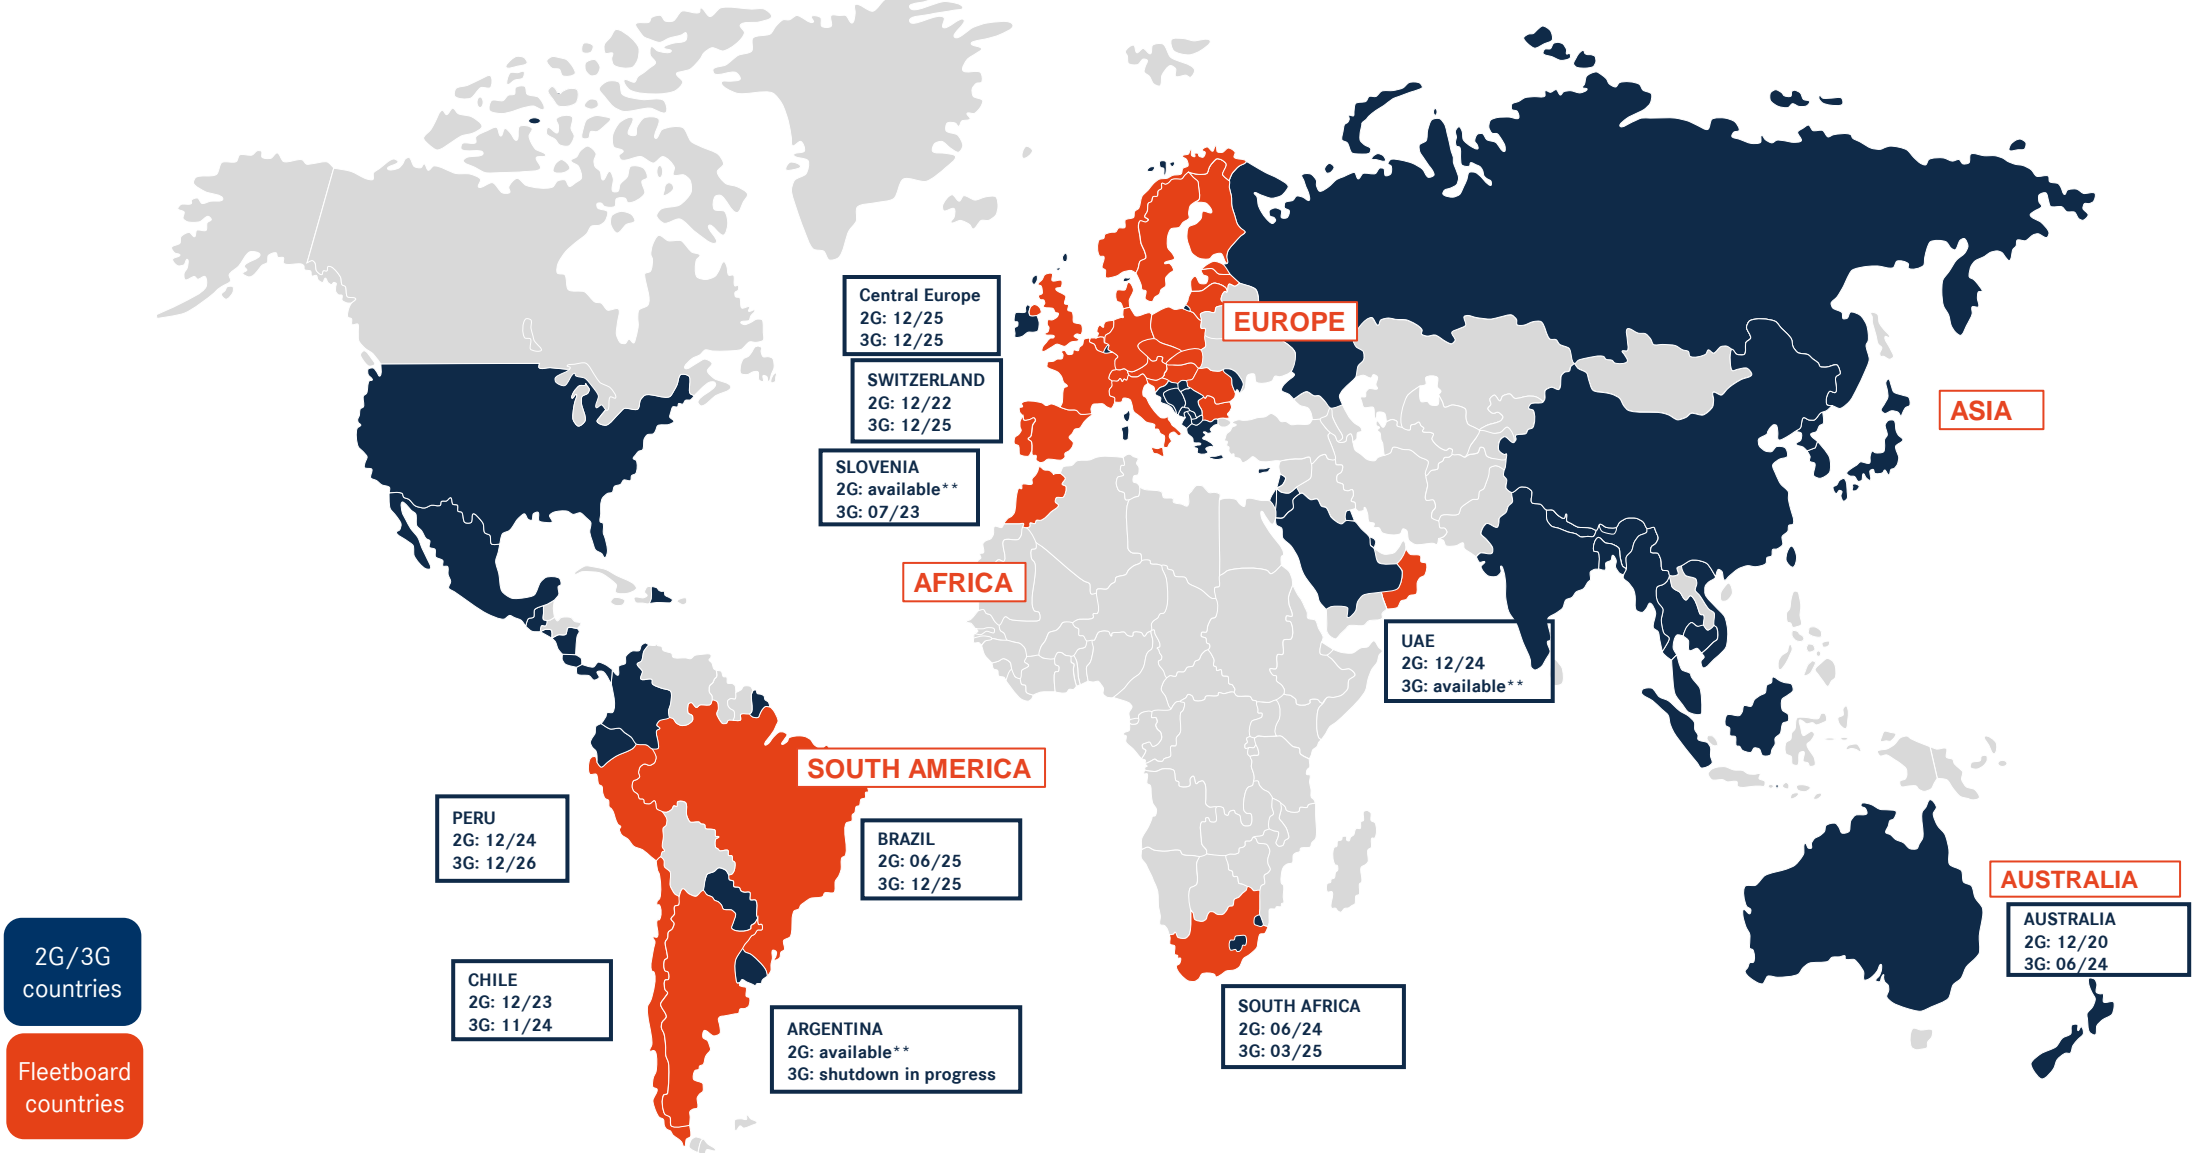

2G/3G NETWORK AVAILABILITY (STATUS: 03/24)*

* This list is based on announcements made by GSMA (Global System for Mobile Communications Association) as well as local roaming partners. Therefore, all dates contained are indicative and not binding. For further information or updates, please contact your local provider. Only available networks are listed.

** Network available and no specific shutdown date by the provider.

2G/3G NETWORK AVAILABILITY- EUROPE (STATUS: 03/24)*

* This list is based on announcements made by GSMA (Global System for Mobile Communications Association) as well as local roaming partners. Therefore, all dates contained are indicative and not binding. For further information or updates, please contact your local provider. Only available networks are listed.

** Network available and no specific shutdown date by the provider.

2G/3G NETWORK AVAILABILITY– SOUTH AMERICA (STATUS: 03/24)*

* This list is based on announcements made by GSMA (Global System for Mobile Communications Association) as well as local roaming partners. Therefore, all dates contained are indicative and not binding. For further information or updates, please contact your local provider. Only available networks are listed.

** Network available and no specific shutdown date by the provider.

2G/3G NETWORK AVAILABILITY– ASIA (STATUS: 03/24)*

* This list is based on announcements made by GSMA (Global System for Mobile Communications Association) as well as local roaming partners. Therefore, all dates contained are indicative and not binding. For further information or updates, please contact your local provider. Only available networks are listed.