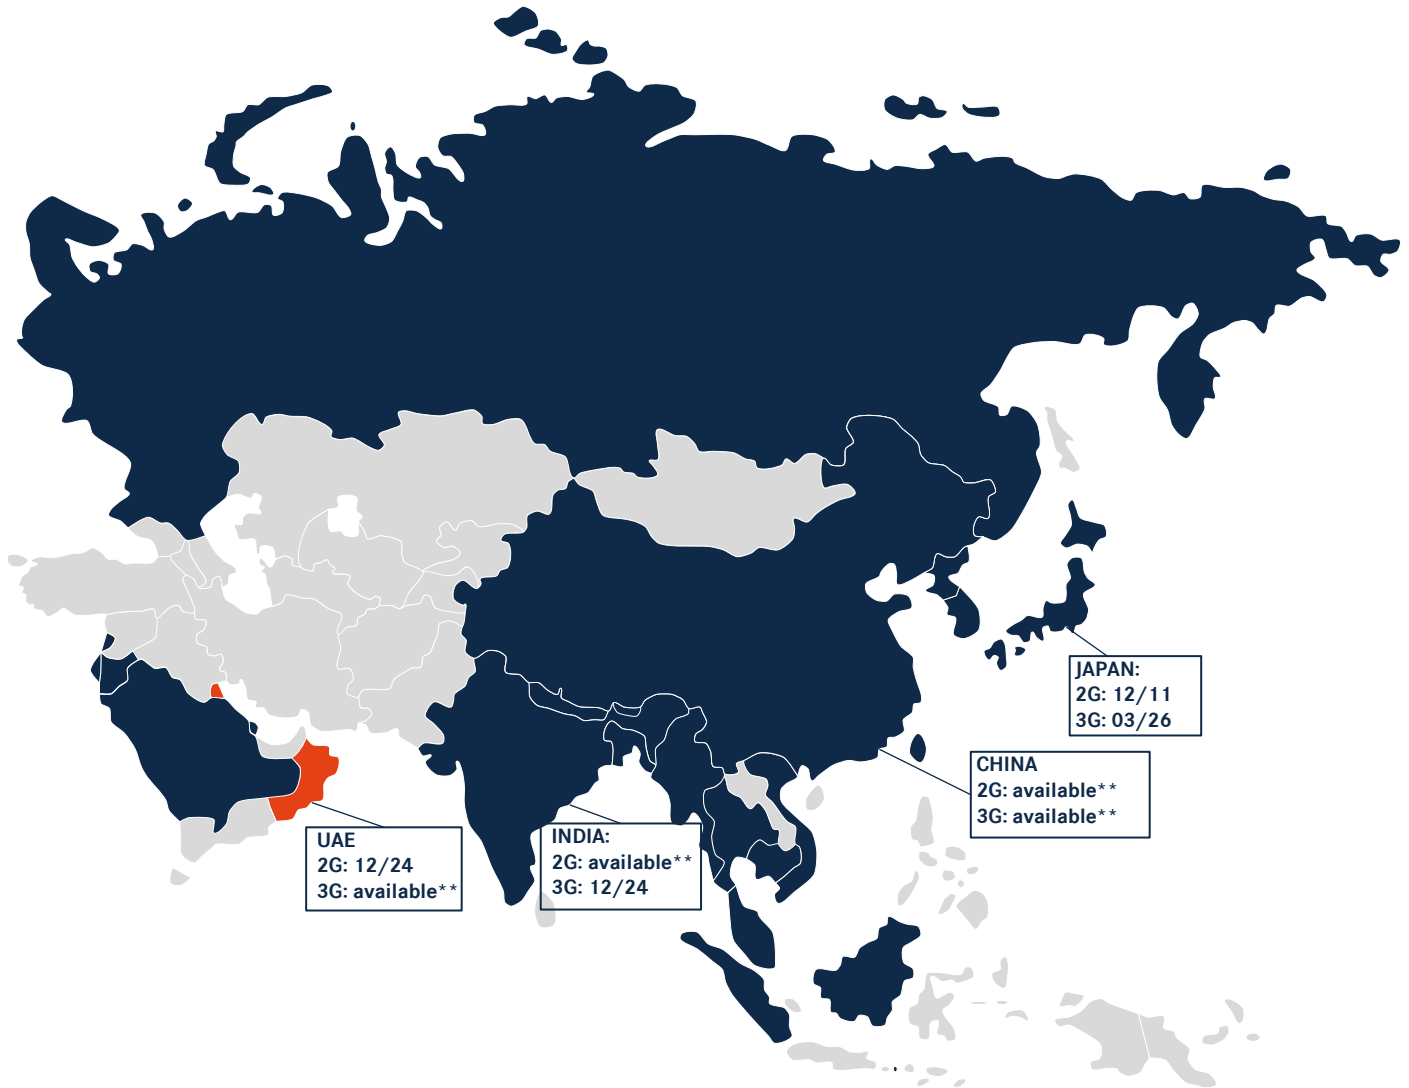

** Network available and no specific shutdown date by the provider.

2G/3G NETWORK AVAILABILITY– SOUTH AMERICA (STATUS: 03/24)*

* This list is based on announcements made by GSMA (Global System for Mobile Communications Association) as well as local roaming partners. Therefore, all dates contained are indicative and not binding. For further information or updates, please contact your local provider. Only available networks are listed.

** Network available and no specific shutdown date by the provider.

2G/3G NETWORK AVAILABILITY– ASIA (STATUS: 03/24)*

* This list is based on announcements made by GSMA (Global System for Mobile Communications Association) as well as local roaming partners. Therefore, all dates contained are indicative and not binding. For further information or updates, please contact your local provider. Only available networks are listed.