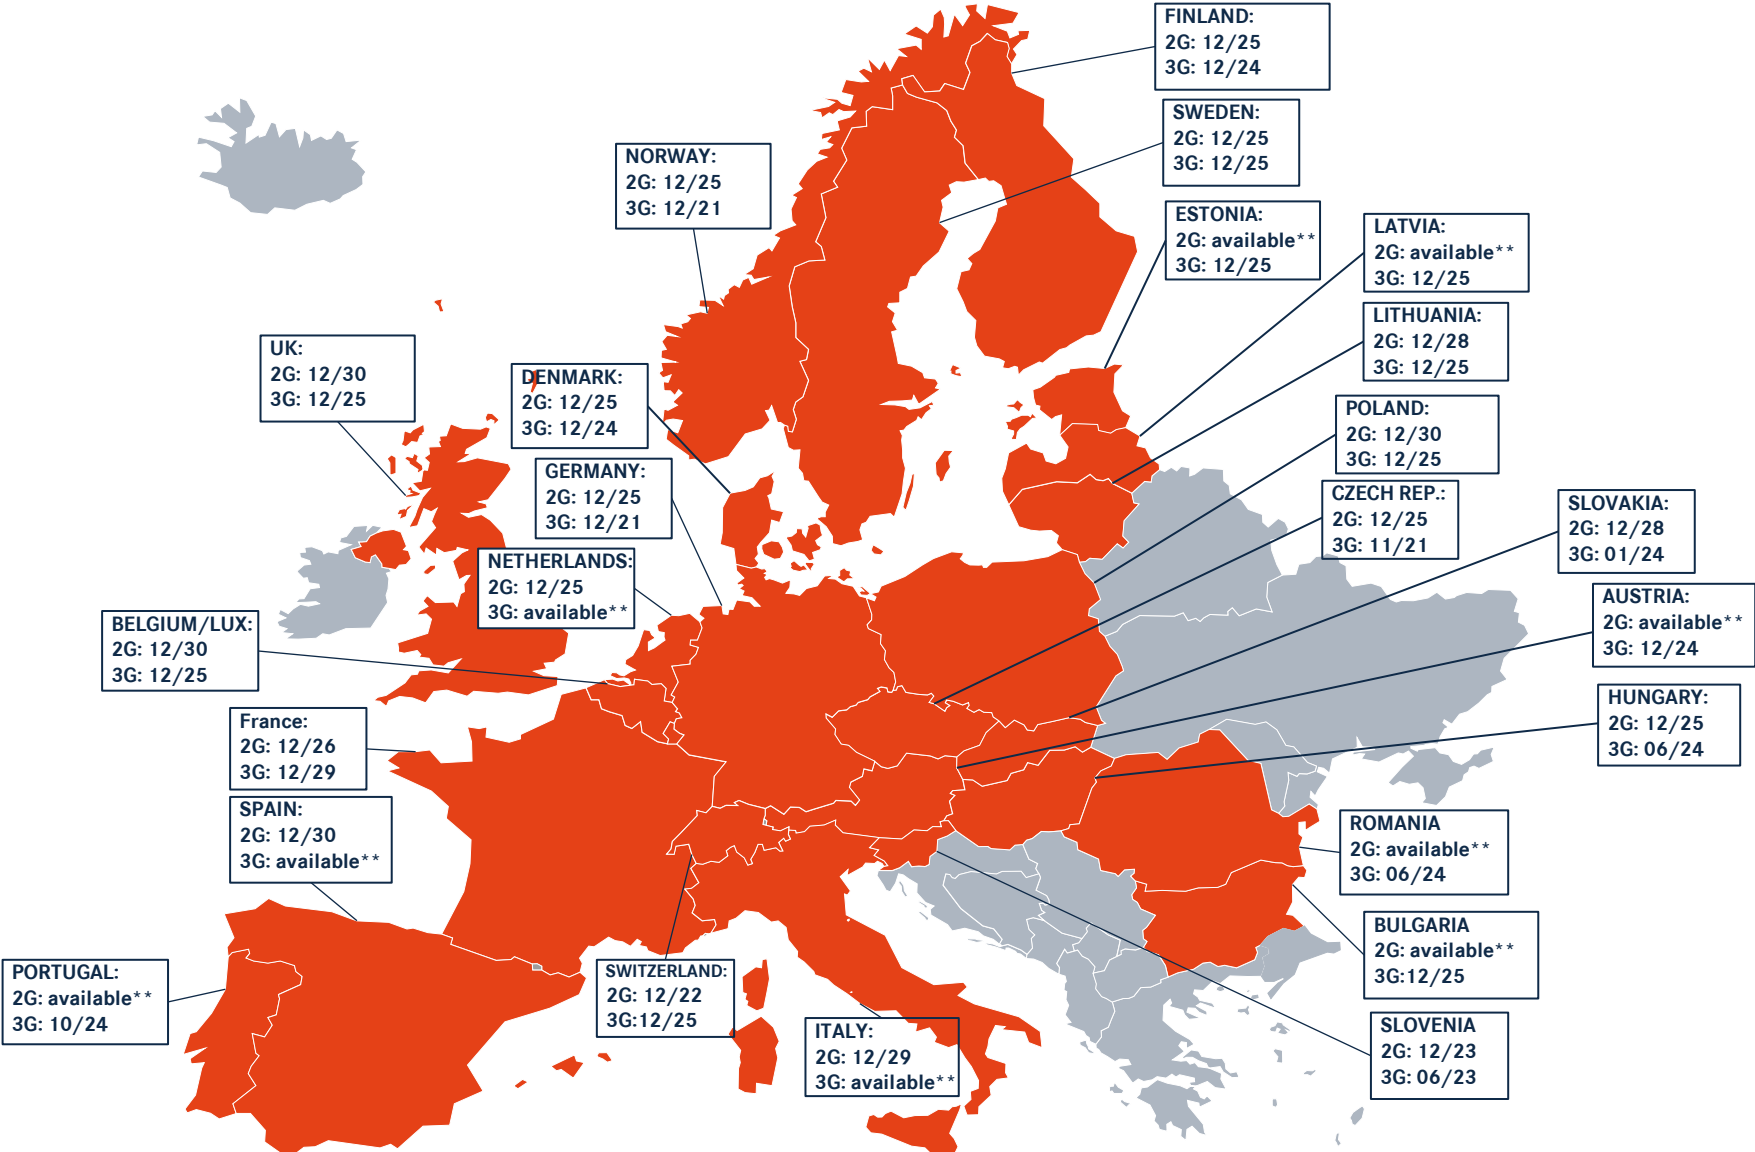

2G/3G NETWORK AVAILABILITY (STATUS: 03/24)*

* This list is based on announcements made by GSMA (Global System for Mobile Communications Association) as well as local roaming partners. Therefore, all dates contained are indicative and not binding. For further information or updates, please contact your local provider. Only available networks are listed.

** Network available and no specific shutdown date by the provider.

2G/3G NETWORK AVAILABILITY- EUROPE (STATUS: 03/24)*

* This list is based on announcements made by GSMA (Global System for Mobile Communications Association) as well as local roaming partners. Therefore, all dates contained are indicative and not binding. For further information or updates, please contact your local provider. Only available networks are listed.

** Network available and no specific shutdown date by the provider.

2G/3G NETWORK AVAILABILITY– SOUTH AMERICA (STATUS: 03/24)*

* This list is based on announcements made by GSMA (Global System for Mobile Communications Association) as well as local roaming partners. Therefore, all dates contained are indicative and not binding. For further information or updates, please contact your local provider. Only available networks are listed.

** Network available and no specific shutdown date by the provider.

2G/3G NETWORK AVAILABILITY– ASIA (STATUS: 03/24)*

* This list is based on announcements made by GSMA (Global System for Mobile Communications Association) as well as local roaming partners. Therefore, all dates contained are indicative and not binding. For further information or updates, please contact your local provider. Only available networks are listed.