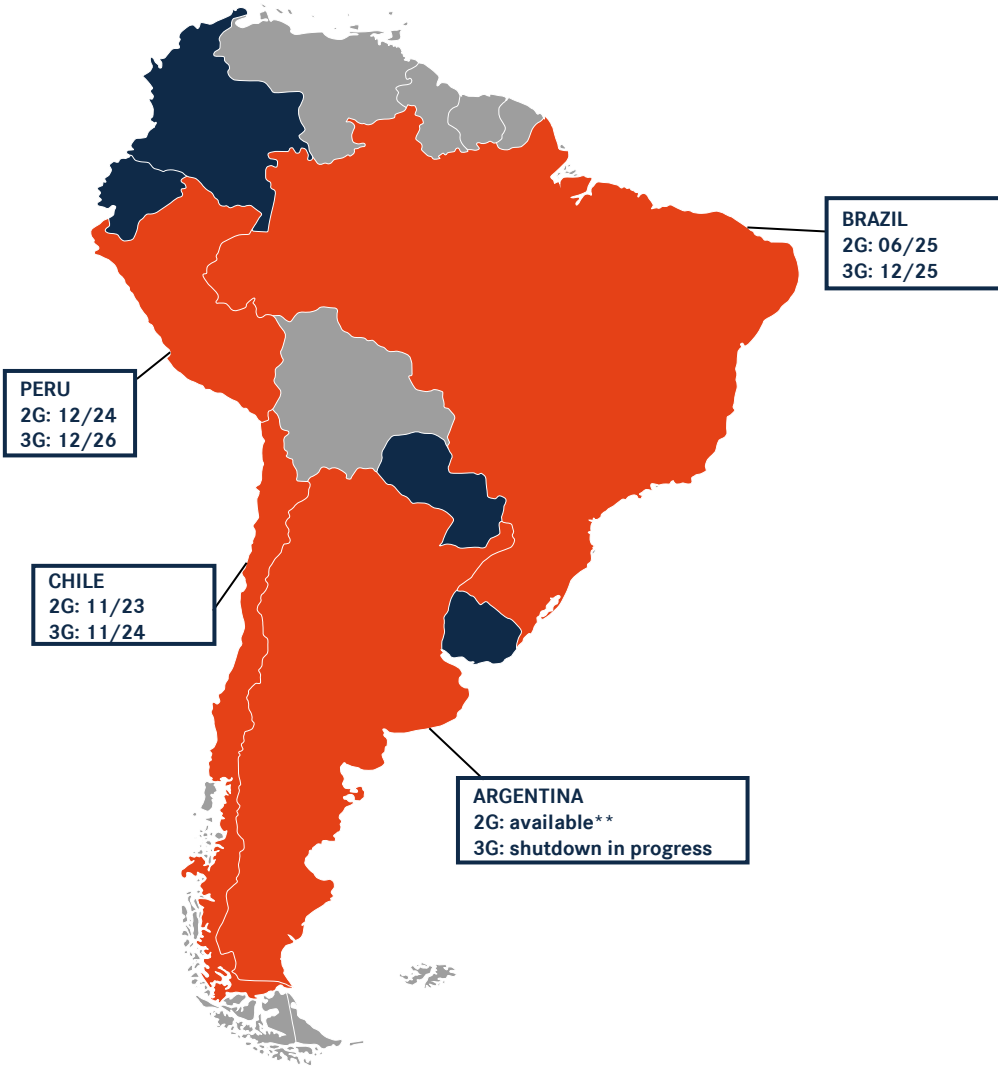

2G/3G NETWORK AVAILABILITY (STATUS: 03/24)*

* This list is based on announcements made by GSMA (Global System for Mobile Communications Association) as well as local roaming partners. Therefore, all dates contained are indicative and not binding. For further information or updates, please contact your local provider. Only available networks are listed.

** Network available and no specific shutdown date by the provider.

2G/3G NETWORK AVAILABILITY- EUROPE (STATUS: 03/24)*

* This list is based on announcements made by GSMA (Global System for Mobile Communications Association) as well as local roaming partners. Therefore, all dates contained are indicative and not binding. For further information or updates, please contact your local provider. Only available networks are listed.

** Network available and no specific shutdown date by the provider.

2G/3G NETWORK AVAILABILITY– SOUTH AMERICA (STATUS: 03/24)*

* This list is based on announcements made by GSMA (Global System for Mobile Communications Association) as well as local roaming partners. Therefore, all dates contained are indicative and not binding. For further information or updates, please contact your local provider. Only available networks are listed.

** Network available and no specific shutdown date by the provider.

2G/3G NETWORK AVAILABILITY– ASIA (STATUS: 03/24)*

* This list is based on announcements made by GSMA (Global System for Mobile Communications Association) as well as local roaming partners. Therefore, all dates contained are indicative and not binding. For further information or updates, please contact your local provider. Only available networks are listed.